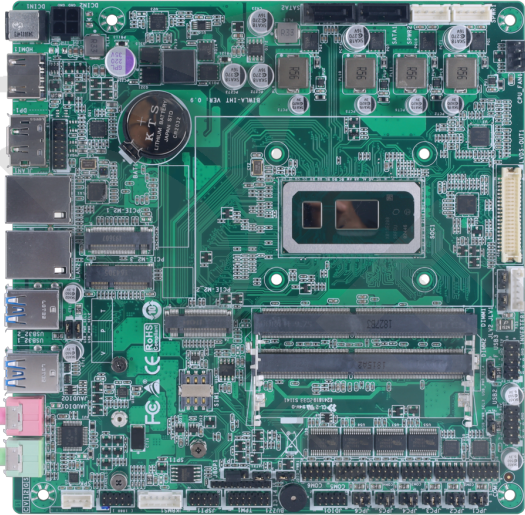

BIWLA-IHT Industrial PC

- Onboard Intel® Whiskey Lake-U Core™ i7/i5/i3 processor TDP:15W
- Display : 1x LVDS (colay eDP), 1x VGA(colay DP), 1x DP, 1x HDMI
- Support 2 x DDR4 2400 MHz SO-DIMM, up to 64GB
- Support M.2 Hailo-8™ AI Accelerator, up to 26 TOPS (option)
- 1 x Intel I211-AT GbE LAN(colay I210-AT), 1x Intel I219-LM GbE LAN
- 4 x USB 2.0, 4 x USB 3.0
- 2 x RS232/422/485, 4x RS232
- 2 x SATAIII
- 1 x M.2 M key 2242/2260/2280 slot for NVME
- 1 x M.2 B key 3042 slot, support 3G/4G Module
- 1 x M.2 E key 2230 slot, support WIFI Module
- 1 x Micro SIM socket
- Support 0 ~ 60 degree C operating temperature
- Typical 12~28V DC input

Specification

CPU SUPPORT	Intel Whiskey lake-U i3-8145UE/i5-8365UE/i7-8665UE/4305UE
MEMORY	2 x DDR4 2400 MHz SO-DIMM
EXPANSION SLOT	1 x SIM card slot 1 x M.2 KEY E socket for 802.11b/g/n WIFI /BT Module 1 x M.2 B KEY socket for 3G Module 1 x M.2 M key 2242/2260/2280 slot for SATA SSD
GRAPHICS	1 x LVDS or eDP 1 x HDMI, up to 4096x2160 @24Hz 1 x DP1.2, up to 3480 x 2160@60Hz 1 x VGA, up to 1920x1200 @60Hz (Colay with DP)
AUDIO	Realtek ALC662 5.1-Channel HD Audio 1 x Build-in 2W internal Amp
LAN	1 x Intel I219-LM(10/100/1000Mbps) 1 x Intel I211-LM colay I210-LM (10/100/1000Mbps)
SUPER I/O CHIP	FINTEK F81966D-I
REAR I/O	2 x LAN 1 x Audio jack (Mic-In, Line-Out) 1 x DC Jack 1 x HDMI 4 x USB 3.0 1 x Display Port