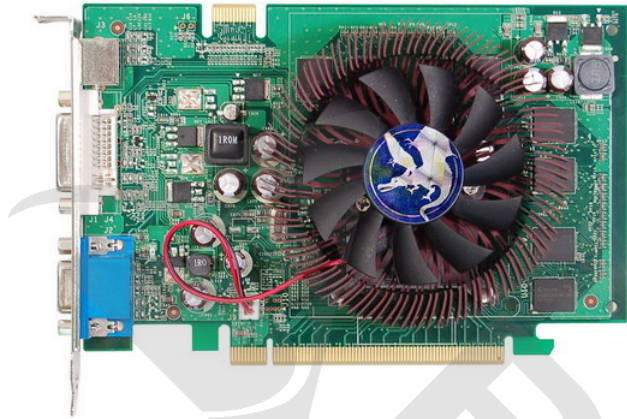

## VR8502GT21 Graphic Cards

### Specifcation

GPU	GeForce 8500GT
Memory Clock	800 MHz
Engine Clock (Base/Game/Boost)	450 MHz
Memory Type	DDR2
Memory Size	256 MB
Memory Bus	128-bit
Interface	Support PCI-E x16
Output	DVI D-Sub
Accessories	1 x S-Video Cable 1 x User Manual
V-RANGER	Support V-Ranger
PRODUCT CERTIFICATION	Essential Vista PureVideo HD
PRODUCT FEATURES	ROHS TURBO CLOCK 2 DDR2 DVI S-Video D-Sub HDCP HDTV PCI-E 3.0
RAMDACs	400MHz
MAX RESOLUTION	VGA: 2048 X 1536