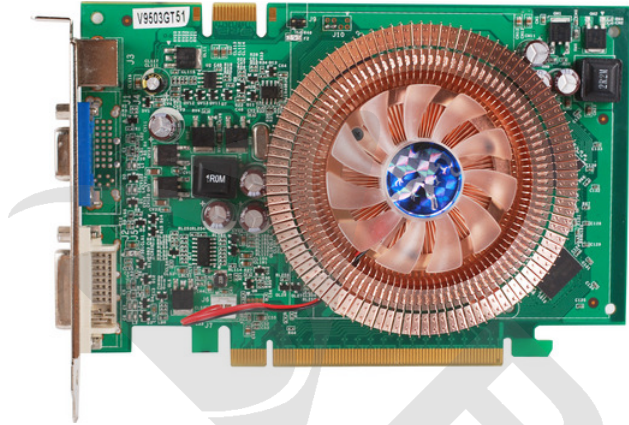

V9503GT51 Graphic Cards

- NVIDIA 9500GT
- Casual Gamers' choice
- High performance Golden cooling fan design
- 512MB memory for today's game

Specification

GPU	GeForce 9500GT
Memory Clock	1600 MHz
Engine Clock (Base/Game/Boost)	550 MHz
Memory Type	DDR3
Memory Size	512 MB
Memory Bus	128-bit
Interface	Support PCI-E 2.0 x16
Output	DVI S-Video D-Sub
Accessories	1 x HDTV Cable 1 x User Manual
PRODUCT CERTIFICATION	VISTA Essential Vista SLI PureVideo PureVideo HD
PRODUCT FEATURES	ROHS DDR3 DVI S-Video D-Sub HDTV PCI-E 2.0
MAX RESOLUTION	VGA: 2048 X 1536