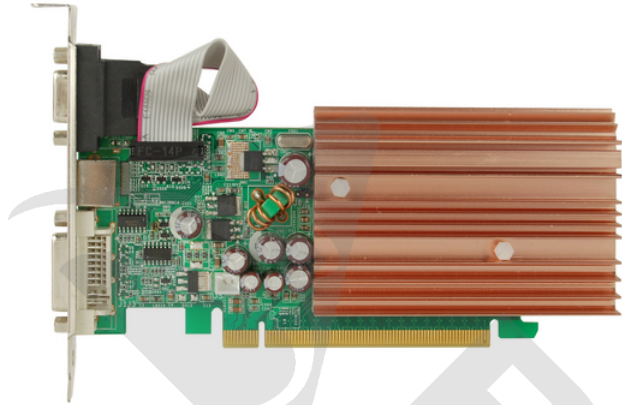

## V8402GL56 Graphic Cards

- Low profile design
- 512MB DDR2 RAM
- TurboCache up to 1.5GB+

### Specification

GPU	GeForce 8400GS
Memory Clock	667 MHz
Engine Clock (Base/Game/Boost)	450 MHz
Memory Type	DDR2
Memory Size	512 MB
Memory Bus	64-bit
Interface	Support PCI-E 2.0 x16
Output	DVI S-Video D-Sub
Accessories	1 x S-Video Cable 1 x Quick Guide
PRODUCT CERTIFICATION	Essential Vista PureVideo HD
PRODUCT FEATURES	ROHS Silent Version DDR2 DVI S-Video D-Sub HDCP HDTV PCI-E 2.0
MAX RESOLUTION	VGA: 2048 X 1536