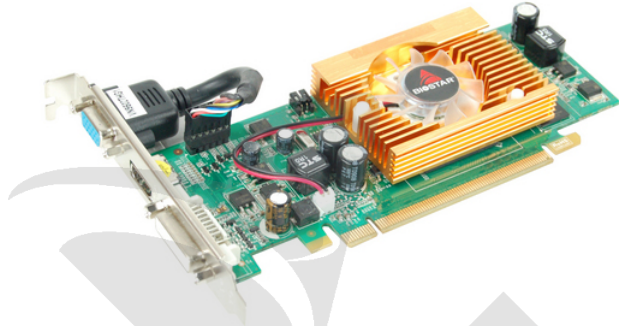

VN9502THG1 Graphic Cards

- NVIDIA GF9500GT GPU
- 1024MB DDR2
- Native HDMI output support
- PCI Express 2.0 x16 bus interface
- Support NVIDIA PuroVideo HD Technology
- Complete DirectX support, including DirectX 10 and lower

Specification	
GPU	GeForce 9500GT
CUDA Cores / Stream Processors	32
Memory Clock	667 MHz
Engine Clock (Base/Game/Boost)	550 MHz
Memory Type	DDR2
Memory Size	1024 MB
Memory Bus	128-bit
Interface	Support PCI-E 2.0 x16
Output	DVI HDMI 2.1 D-Sub
Accessories	1 x SPDIF Cable 1 x Quick Guide
PRODUCT CERTIFICATION	VISTA Essential Vista
PRODUCT FEATURES	ROHS DDR2 DVI D-Sub HDCP HDMI PCI-E 2.0
RAMDACs	400MHz
MAX RESOLUTION	Digital: 2560 X 1600