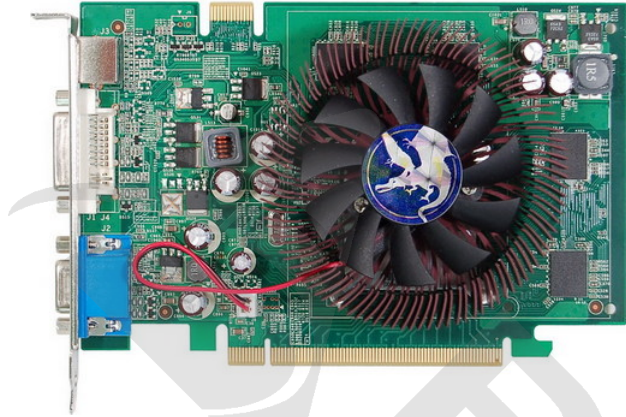

## VR8503GT11 Graphic Cards

### Specifcation

GPU	GeForce 8500GT
Memory Clock	1400 MHz
Engine Clock (Base/Game/Boost)	450 MHz
Memory Type	DDR3
Memory Size	128 MB
Memory Bus	128-bit
Interface	Support PCI-E x16
Output	DVI S-Video D-Sub
Accessories	1 x S-Video Cable 1 x Quick Guide
V-RANGER	Support V-Ranger
PRODUCT CERTIFICATION	Essential Vista PureVideo HD
PRODUCT FEATURES	ROHS TURBO CLOCK 2 DDR3 DVI S-Video D-Sub HDCP HDTV PCI-E 3.0
RAMDACs	400MHz
MAX RESOLUTION	VGA: 2048 X 1536